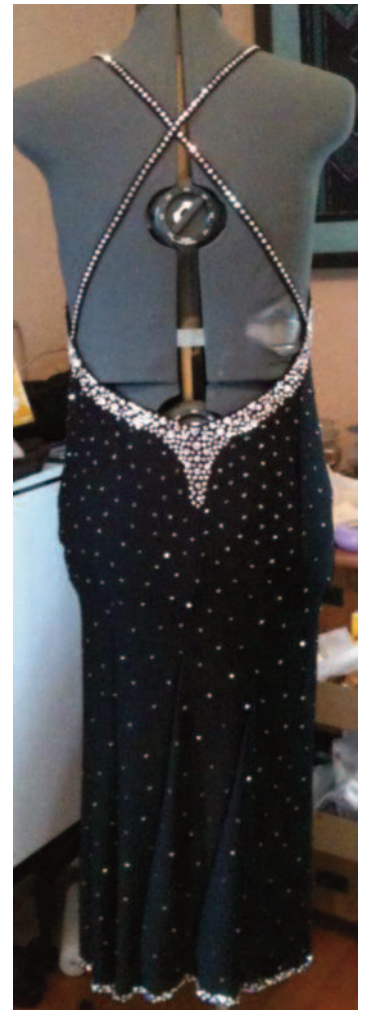

Connie Reeves
 Topline Studio
 1737 N 68th Street
 Wauwatosa, WI 53213
 608-335-2982
 connie@toplinestudio.com
<http://www.toplinestudio.com>

Description	CR-135 - Black Ice Rhythm/Latin				
Bust	36-39"	Waist	28-30"	Hips	38-41"
Rental Price	\$75/day		Sale Price	\$1850 or best offer	
Other Info	Dress is black lycra with a built in bodysuit and has 20 gross of Jet Hematite SS20 stones and over 30 gross of Crystal AB stones in various sizes and shapes.				